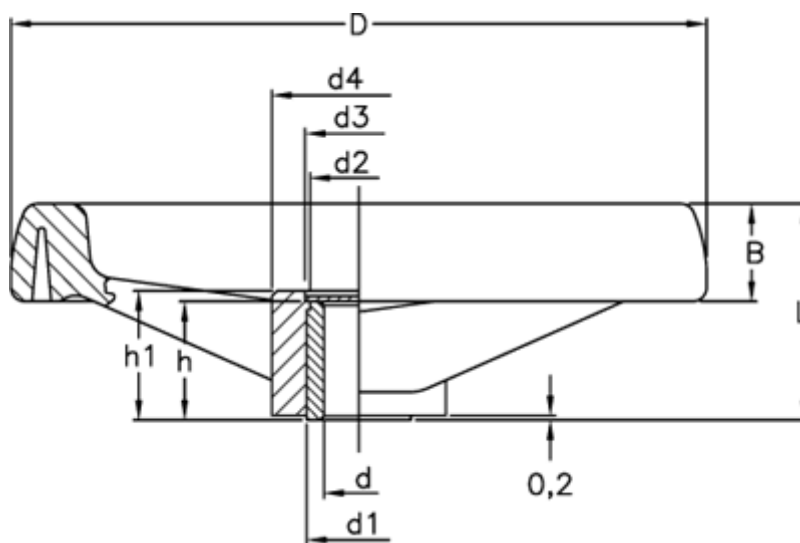

Article number: 2301078611R

Description: E+G handwheel
VRTP.125-A12

Measures

B	= 22	h	= 22
C (N m)	= 94	h1	= 25
D	= 124	L	= 44
d1	= 22	L (J)	= 10
d2	= 20		
d3	= 21		
d4	= 31		
d H7	= 12		